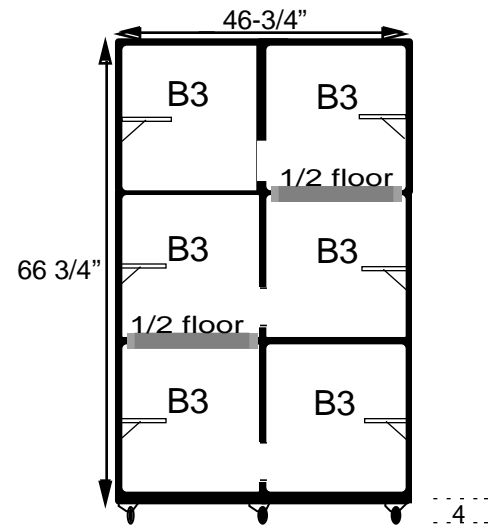

West# 7 Quote# 41411
Color: Almond Hinge: Left
1/2 floors, portholes, cat benches,
cardholders, & casters
Sale price: $3494.00
Brand New-Full Factory Warranty