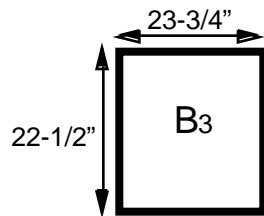

Strip
West# 6 Quote# 39424
color: Grey hinge: Left
1/4-3/4 gate over glass door
Sale price: $550.00
Brand new-Full factory warranty