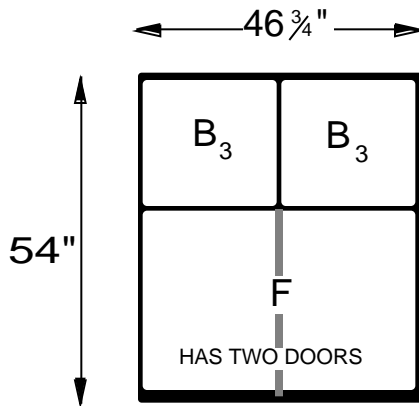

West# 17 Quote#42774
Color: Blue Hinge: Left & Right
(needs gates)
Sale price: $1825.00
Brand New-Full Factory Warranty