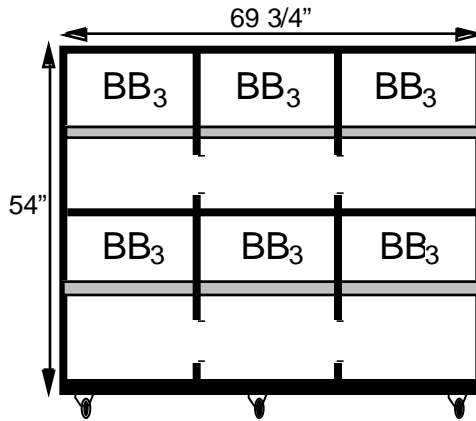

West# 2 Quote# 40886
 Color: Grey Hinge: L&R
 back benches, portholes,
 1/4bar-3/4glass doors, cardholders,
 & casters
 Sale price: \$3063.00
 Brand New-Full Factory Warranty

West# 3 Quote# 40683
 Color: Almond Hinge: Right
 back benches, portholes, casters
 Sale price: \$3752.00 each
 Brand New-Full Factory Warranty