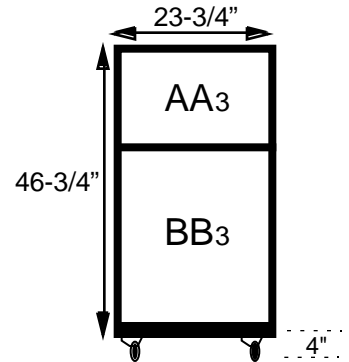

West# 2 Quote# 40886
 Color: Grey Hinge: L&R
 back benches, portholes,
 1/4bar-3/4glass doors, cardholders,
 & casters
 Sale price: \$3063.00
 Brand New-Full Factory Warranty

West# 3 Quote# 40683
 Color: Almond Hinge: Right
 back benches, portholes, casters
 Sale price: \$3752.00 each
 Brand New-Full Factory Warranty