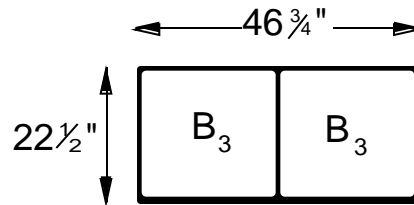

West# 16 Quote#42773
 Color: Blue Hinge: any hinge
 Laminated exterior
 Sale price: \$840.00
 Brand New-Full Factory Warranty

West# 17 Quote#42774
 Color: Blue Hinge: Left & Right
 (needs gates)
 Sale price: \$1825.00
 Brand New-Full Factory Warranty