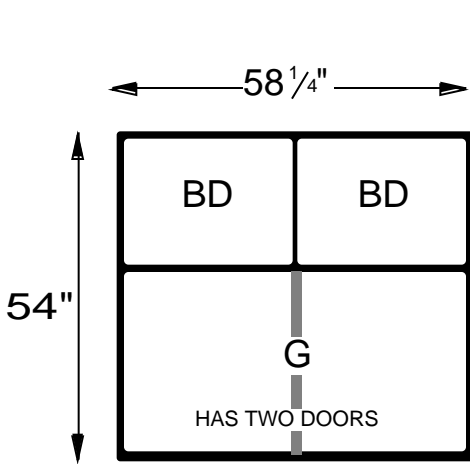

West #1 Quote #42765
Color: Grey Hinge: LL/L&R
cardholders,
Sale price: $1932.00
Brand New-Full Factory Warranty