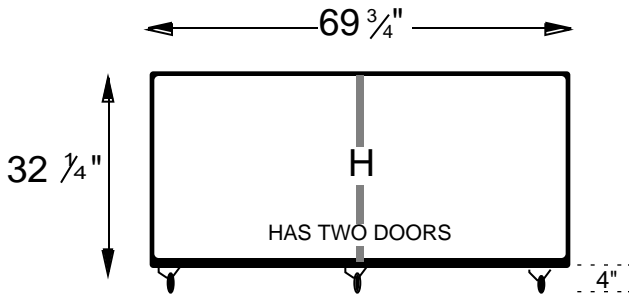

West# 12 Quote#42769
Color: Almond Hinge: Left & right
cardholders, & casters
Sale price: $1292.00
Brand New-Full Factory Warranty