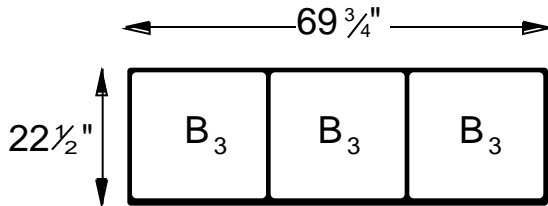

West# 15 Quote#42771
Color: Almond Hinge: any hinge
Needs to be painted
Sale price: $1335.00
Brand New-Full Factory Warranty