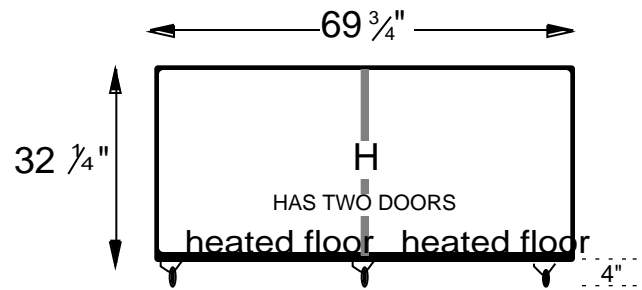

West# 14 X 2 Quote#42770
Color: Almond Hinge: Left
IV gates, removable partition,
heated floors, cardholders, formica
top, & casters
Sale price: $3528.00
Brand New-Full Factory Warranty

West Facility-Centennial, CO

1/6/10

In-Stock product sold AS-IS With No Manufacture's Warranty 800/422-1932

Unless otherwise noted