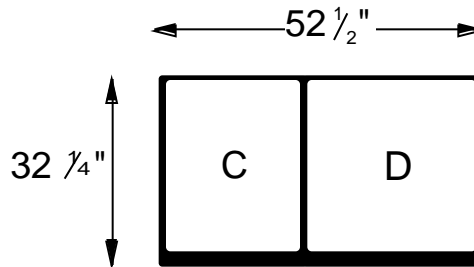

West# 10 Quote#42766
Color: Almond Hinge: Right
cardholders
Sale price: $1122.00
Brand New-Full Factory Warranty