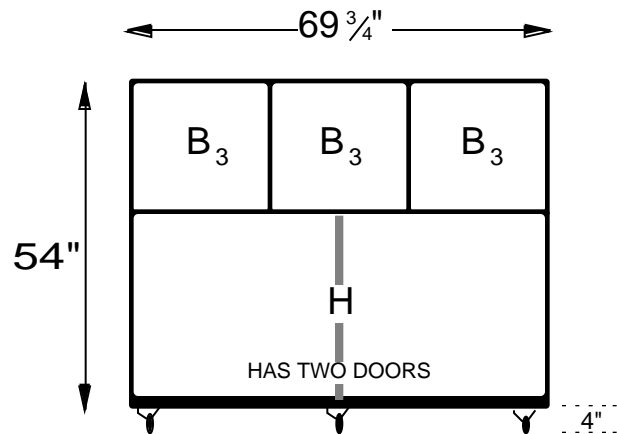

West# 16 Quote#42773
 Color: Blue Hinge: any hinge
 Laminated exterior
 Sale price: \$840.00
 Brand New-Full Factory Warranty

West# 17 Quote#42774
 Color: Blue Hinge: Left & Right
 (needs gates)
 Sale price: \$1825.00
 Brand New-Full Factory Warranty