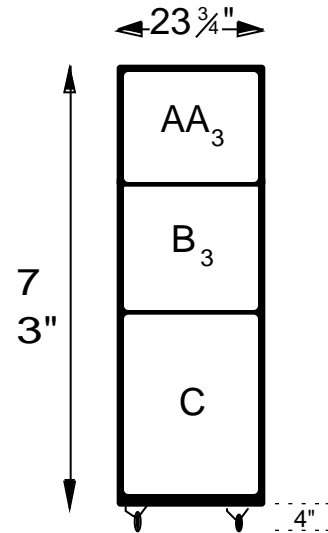

West# 10 Quote#42766
 Color: Almond Hinge: Right
 cardholders
 Sale price: \$1122.00
 Brand New-Full Factory Warranty

West# 11 Quote#42768
 Color: Almond Hinge: Left
 cardholders, & casters
 Sale price: \$1409.00
 Brand New-Full Factory Warranty