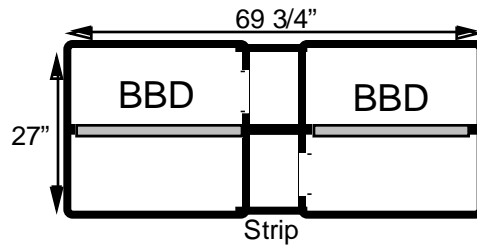

East# 3 Quote# 40269
color: Blue hinge: L & R
litter pan hidrs, back benches,
card holders, tempered glass back
Sale price: $1797.00
Brand New-Full Factory Warranty

East Facility-New Sharon, IA

1/6/10

In-Stock product sold AS-IS With No Manufacturer's Warranty 800/422-1932

Unless otherwise noted