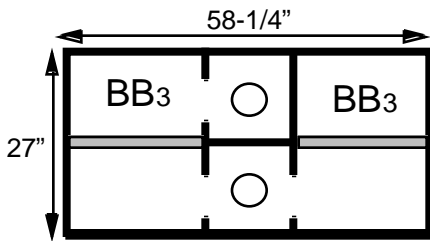

Strip
West# 5 Quote# 33992
color: Almond hinge: L & R
back benches, cottage fresh vents,
glass back and glass litter doors.
Sale price: $1593.00