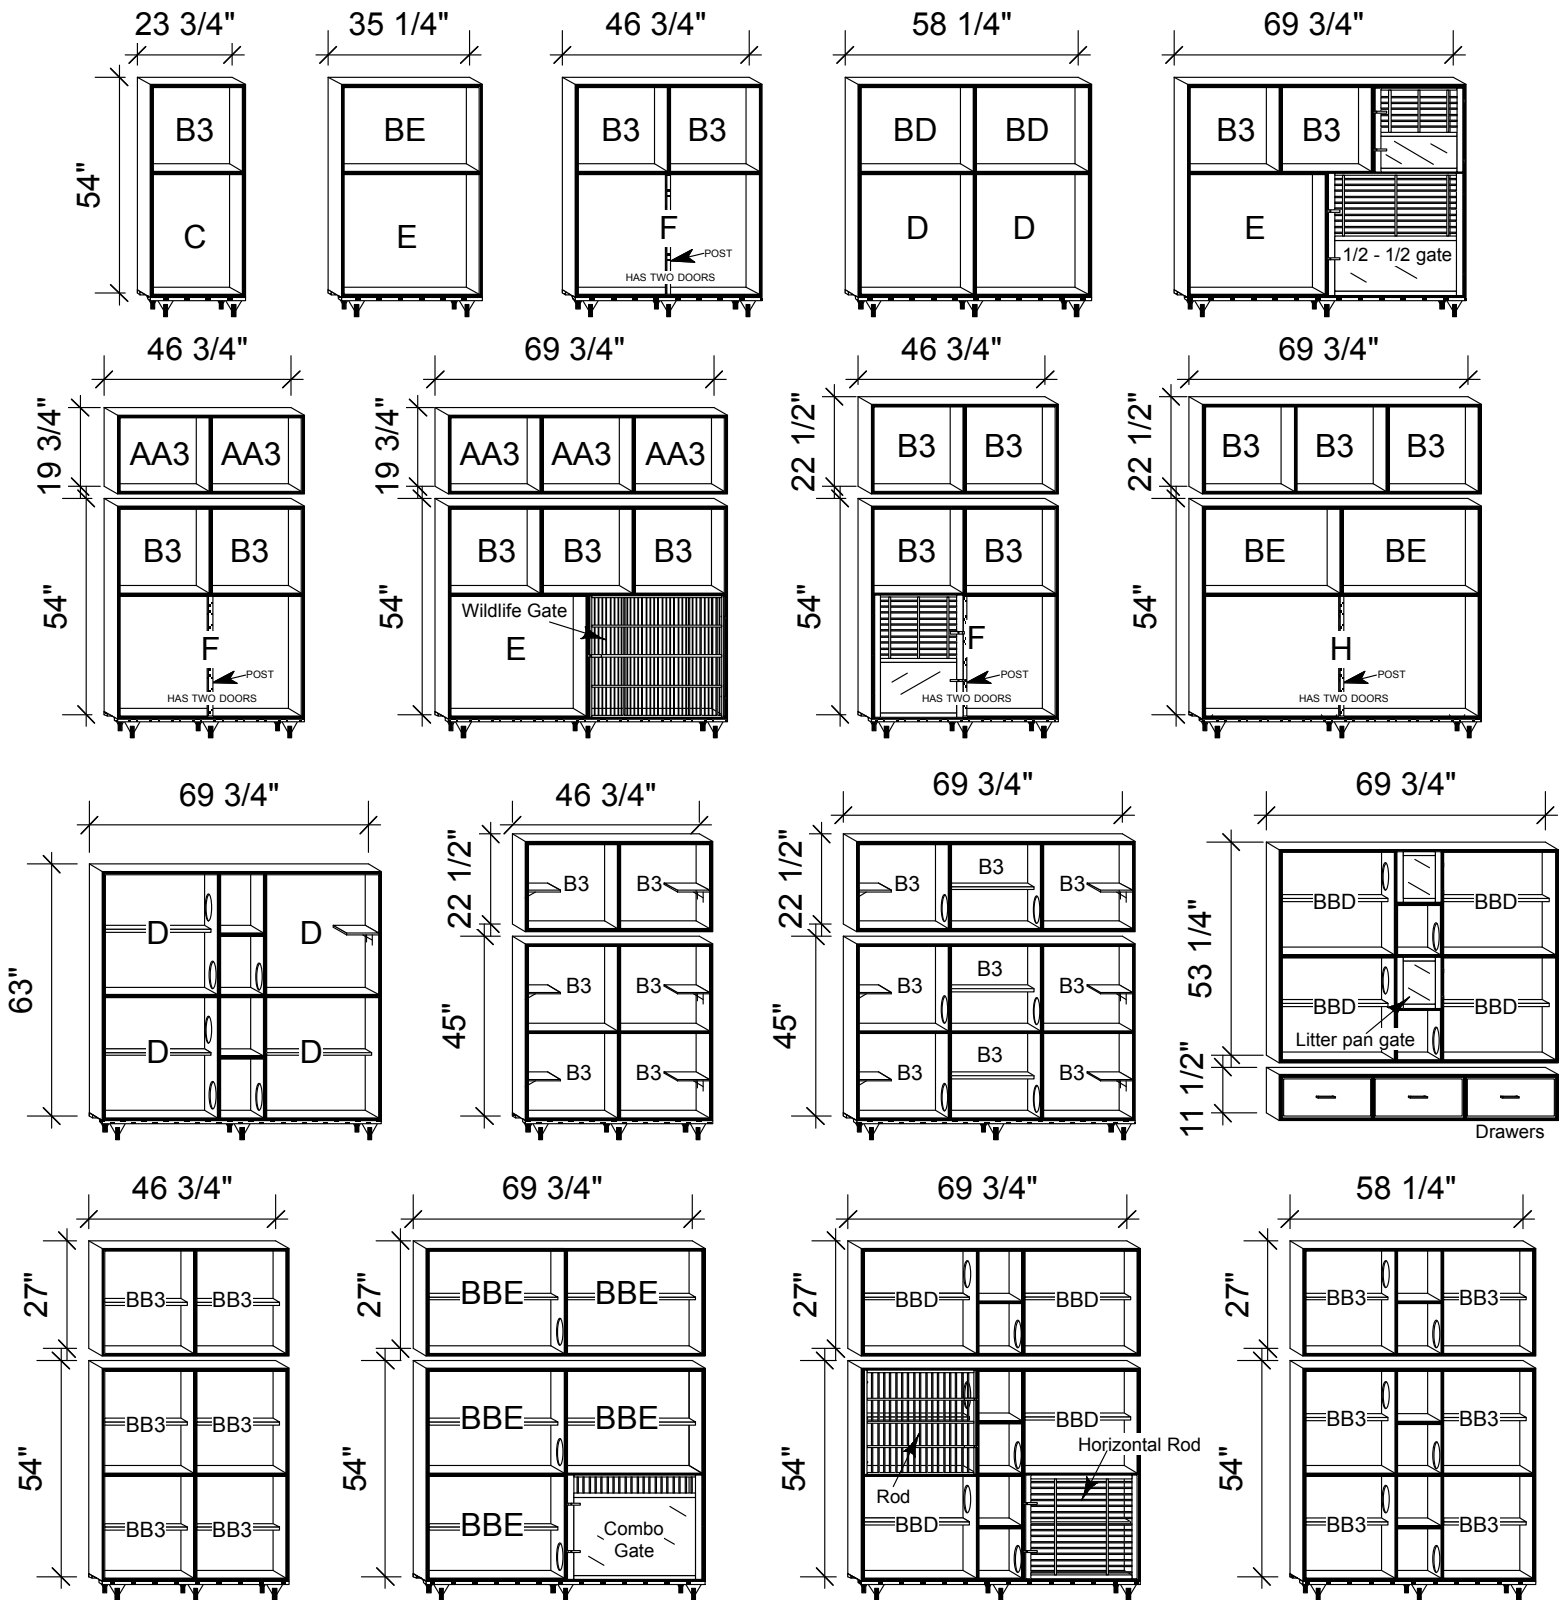

Cage Combination Examples

*Multi-tiered configurations over 54" tall by 58" wide are built as 2-tiered banks with stackable strips (exceptions can be made)

Flooring: FLOOR RACKS (Polypropylene)

#1 = 16"w x 25 3/4" D = 27 3/4"w x 25 3/4"

#2 = 18"w x 25 3/4" E = 33 1/4"w x 25 3/4"

#3 = 21 3/4"w x 25 3/4" Legs (per rack) \$11.00

Vinyl Mat: VINYL FLOOR MAT

Roll lengths of 33' (Widths of 24", 30", & 36")

Roll colors: 24" - Black, Blue, & Green

30" - Black

36" - Black, Blue, & Green